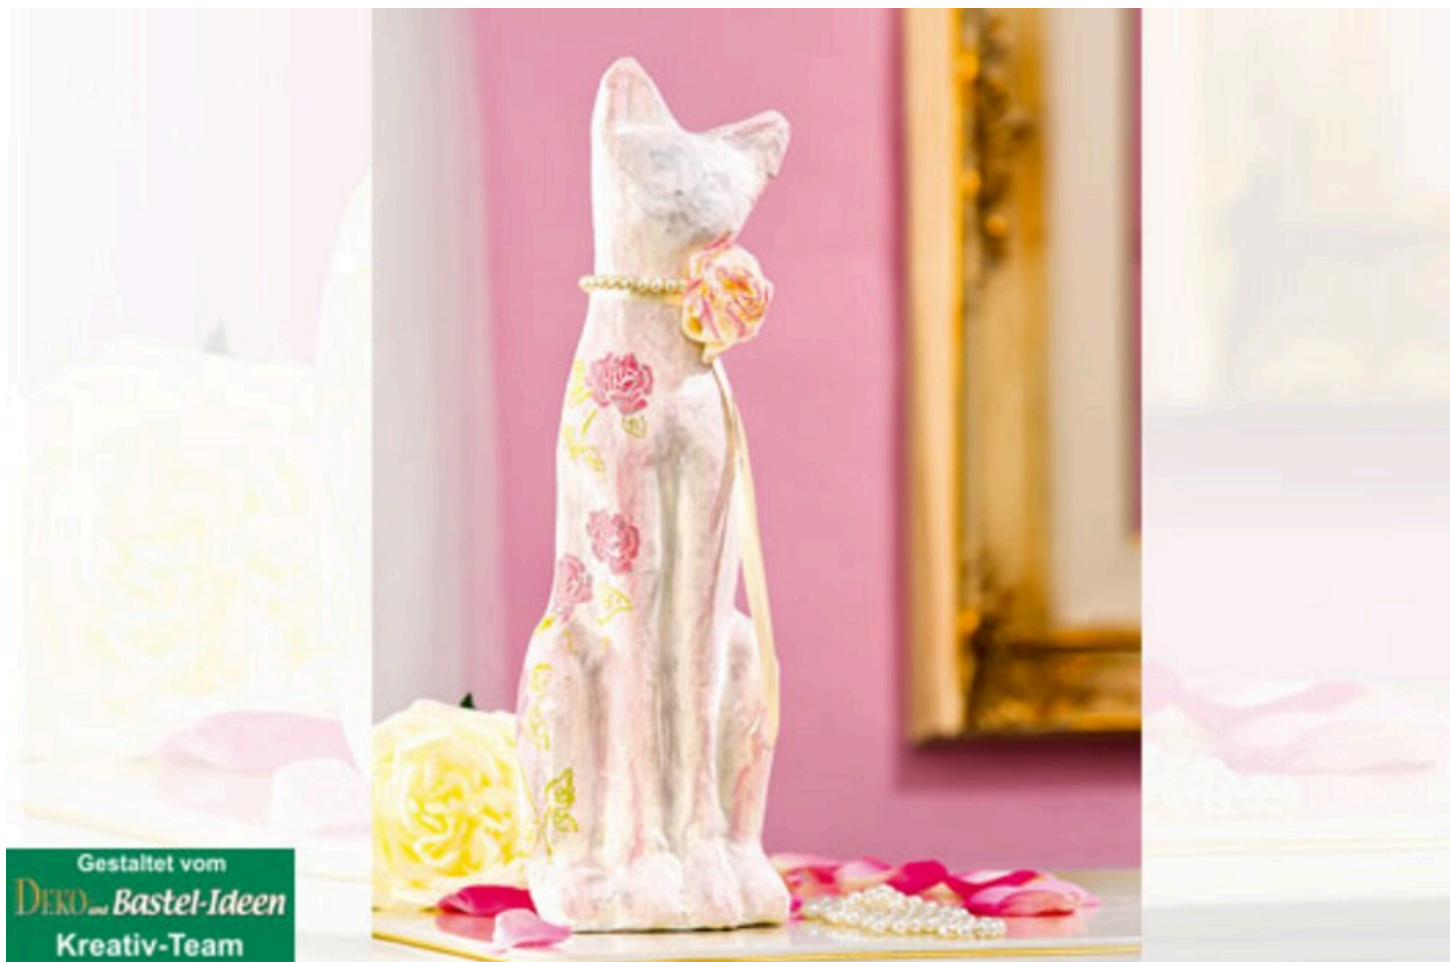

Pappmaché-Katze mit schablonierten Motiven

Instructions No. 222

Less is more - the features of the elegant cat are slightly hinted at and only also the rose motifs are used very cautiously.

The small motifs of the self-adhesive ones are Stencils especially suitable for working on the well-formed body

Article information:

Article number	Article name	Qty
14084	VBS Satin ribbon "Candy"	1
574532-69	Crystal Renaissance glass wax bead, 6mm, 40 pieces Cream	1